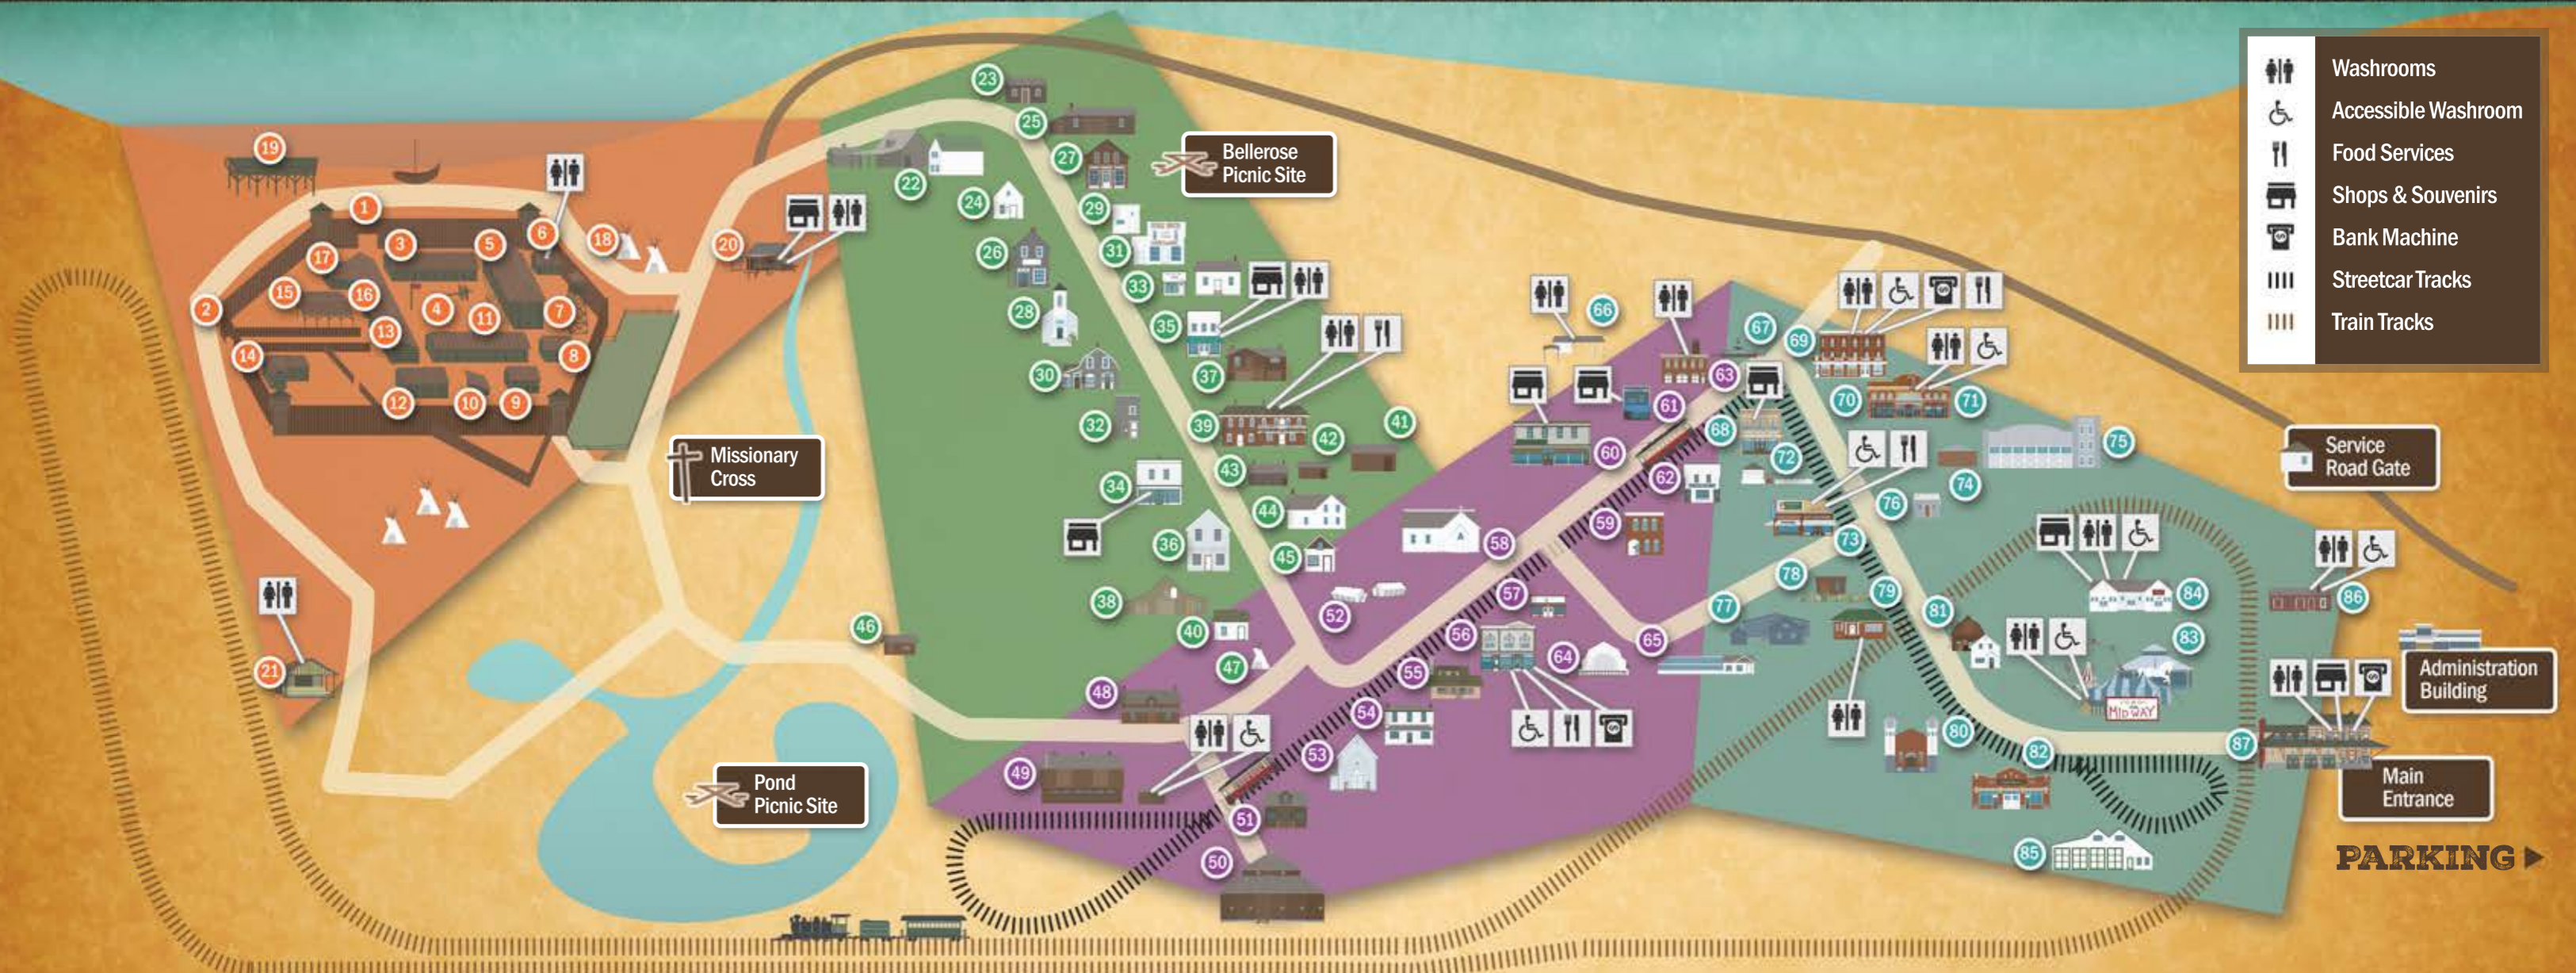

1	Main Gate to Fort	12	Ice House	22	Ottewell Homestead	35	McDougall's General Store	48	Egge's Stopping House	57	Penny Arcade & Shooting Gallery & Employment Office	66	Gyro Park & Playground	77	J.B. Little Brickyard
2	Gentlemen's Horse Gate	13	Men's Quarters	23	Bellerose School	36	Kelly's Saloon	49	Egge's Barn & Bunkhouse & Streetcar Platform	67	Memorial Garden	78	Silver Heights Peony Garden		
3	Trade Store	14	Horse Stable	24	Edmonton Bulletin Building	37	Sanderson & Looby Blacksmith Shop	50	Henderson Round Barn	68	Ukrainian Bookstore	79	AGT Rural Telephone Exchange		
4	Fort Courtyard & Fur Trade Press	15	Boatshed	25	James MacDonald's Carpentry Shop	38	McCauley Livery Stable	51	Henderson Farm House	69	Johnson's Cafe - Hotel Selkirk	80	Al Rashid Mosque		
5	Rowand House	16	Tradesmen's Quarters	26	Hutchings & Riley Harness Shop, Kemohan's Millinery	40	Erasmus House	52	Tent City	70	Capitol Theatre	81	Mellon Farm		
6	Columbia House	17	Blacksmith Shop	27	Raymer's Jewellery	41	N.W.M.P Jail	53	Church of St. Michael & All Angels	71	H.B. Kline Jewellery	82	Motordrome		
7	The Watchtower	18	Cree Encampment	28	McDougall Methodist Church	42	N.W.M.P Gun Shed	54	Rutherford House	72	Tom Thumb Miniature Golf	83	1920s Midway & Exhibition		
8	Meat Store	19	York Boat Display	29	Bymes' Shoe Shop	43	N.W.M.P Outpost	55	Firkins House	73	Sun Drug Store	84	Midway Treats & Treasures, Exhibits Hall & Carvers' Studio		
9	Rundle Chapel	20	Trading Post	30	Lauder's Bakery and Residence	44	McDonald House	56	Masonic Hall & Museum	74	McNeill's Hangar	85	Strathcona Streetcar Bams		
10	Clay Bake Oven	21	Train Platform	31	Ross Brothers' Hardware	45	Dominion Land Office	60	Reed's Bazaar & Tea Shop	75	Blatchford Field Air Hangar	86	Freight Shed - Edmonton Model Railroad Display		
11	Clerks' Quarters			32	Lauder's Bakehouse	46	Métis Cabin	61	Ernest Brown Photography	76	Poole Construction Job Shack	87	Train Station		
				33	Secord Complex	47	Métis Camp	62	Bank of Montreal						
				34	Daly's Drug Store & Dr. Wilson's Office			63	Fire Hall, Town Hall & Police Station						
								64	East End Park Bandshell						
								65	Ramsay's Greenhouse						